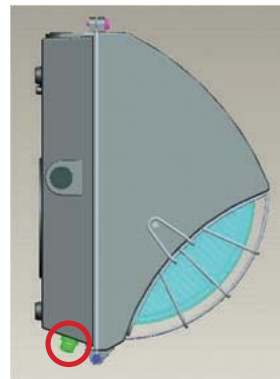

Porcelain Lampholders – AI CPLH series

catalog number	description	VAC	watts	KV
AI CPLH20	Mogul Base Lampholder	600	1500	5
AI CPLH30	Open Rated Pulse Start Lampholder	600	1500	4
AI CPLH40	Medium Base Lampholder	600	660	4
AI CPLH100	Medium Base Lampholder	600	660	4

Lighting Components – Filter Breather – AI FBAL

Specifications and Features

- •Unique design allows HID fixtures to release heat and prevent condensation inside the fixture
- •Features a built-in filter to prevent insects from entering fixture through it
- •Aluminum filter body and adapter for ½" NPS coin plugs
- •Body can be installed in fixture without adapter (requires tapping)

Emergency & Exit Light Batteries – AI EEBAT

Specifications and Features

- •Sealed lead-acid batteries
- •6V, 7AH (AI EEBAT6V7) 4.5AH (AI EEBAT6V4.5)
- •6.80 – 6.90V standby use
- •7.25 – 7.45V cycle use