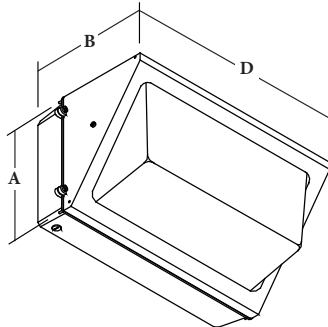

Specifications and Features

- Delivered Lumens:** 2,580
- Housing:** Die cast gasketed aluminum front frame and housing with 1/2" coin plugs, nickel-plated stainless steel hardware.
- Finish:** Textured architectural bronze powdercoat finish over a chromate conversion coating.
- Lens:** Prismatic borosilicate glass lens.
- Mounting Options:** Mount directly over a 4" recessed outlet box, or use 1/2" surface conduit or optional wall mount plate.
- LED Array:** Aluminum boards
- Wattage:** Array: 22.7w, System: 27.6w, (100w HID equivalent)
- Driver:** Electronic driver, 120-277V, 50/60Hz; dimmable driver
- Listing & Ratings:** CSA: Listed for wet locations. Operating temperatures: -40°C to +40°C. IP65

Medium LED Wall Pack - AI WP15QF1X41U5KZ

L70
25°C → 165,000 Hours

A height	B length	D width
9"	7-1/4"	14-1/4"
225mm	159mm	362mm

Description

The Atlantic Industrial AI WP15Q general purpose wall pack luminaire provides optically controlled wide spread light distribution designed to replace HID lighting systems from 70w to 175w MH or HPS. Typical wall mounted lighting applications include retail centers, industrial parks, schools and universities, public transit and airports, office buildings and medical facilities. Mounting heights of 12 to 18 feet can be used based on light level and uniformity requirements.