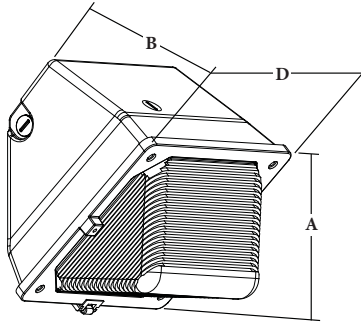

Small LED Wall Pack - AI WP12QF1X23U5KZ

Lighting Products

L70
25°C → 182,000 Hours

A height	B length	D width
9-1/2"	7-5/8"	8-1/2"
241mm	194mm	216mm

Description

The Atlantic Industrial AI WP12Q general purpose wall pack luminaire provides optically controlled wide spread light distribution designed to replace HID lighting systems up to 100w MH or HPS. Typical wall mounted lighting applications include retail centers, industrial parks, schools and universities, public transit and airports, office buildings and medical facilities. Mounting heights of 8 to 15 feet can be used based on light level and uniformity requirements.

Specifications and Features

- Delivered Lumens:** 2,580
- Housing:** Die cast gasketed aluminum front frame and housing with 1/2" coin plugs, nickel-plated stainless steel hardware.
- Finish:** Textured architectural bronze powdercoat finish over a chromate conversion coating.
- Lens:** Prismatic borosilicate glass lens.
- Mounting Options:** Mount directly over a 4" recessed outlet box, or use 1/2" surface conduit or optional wall mount plate.
- LED Array:** Aluminum boards
- Wattage:** Array: 22.7w, System: 27.6w, (100w HID equivalent)
- Driver:** Electronic driver, 120-277V, 50/60Hz; dimmable driver
- Listing & Ratings:** CSA: Listed for wet locations. Operating temperatures: -40°C to +40°C. IP65

Medium LED Wall Pack - AI WP15QF1X41U5KZ

L70
25°C → 165,000 Hours

A height	B length	D width
9"	7-1/4"	14-1/4"
225mm	159mm	362mm

Description

The Atlantic Industrial AI WP15Q general purpose wall pack luminaire provides optically controlled wide spread light distribution designed to replace HID lighting systems from 70w to 175w MH or HPS. Typical wall mounted lighting applications include retail centers, industrial parks, schools and universities, public transit and airports, office buildings and medical facilities. Mounting heights of 12 to 18 feet can be used based on light level and uniformity requirements.