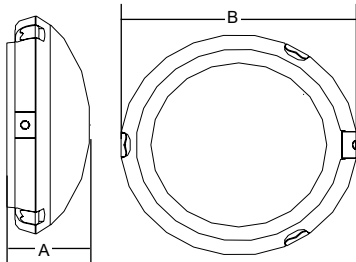

Small Moonglow - AI WPR30QF1X20U4KW

L70
25°C **50,000 Hours**

Description

The Atlantic Industrial AI WPR30Q Small Moonglow bulkhead luminaire is designed to replace fluorescent wall mount fixtures. The open front frame with opal polycarbonate lens allows an evenly diffused maximum light output. Typical applications include retail centers, multi-family housing, schools and universities, office buildings and medical facilities. Mounting heights of 8 to 12 feet can be used based on light level and uniformity requirements.

Specifications and Features

- **Delivered Lumens:** 1,870
- **Housing:** Round white ABS housing with hinged front frame and 4 clips with tamper resistant screws.
- **Lens:** Low profile opal polycarbonate lens for evenly diffused light
- **Mounting Options:** Wall mount
- **LED Array:** Aluminum boards
- **Wattage:** System: 20w
- **Driver:** Electronic driver, 120-277V, 50/60Hz; dimmable driver
- **Listing & Ratings:** CSA: Listed for wet locations. Operating temperatures: -40°C to +40°C. IP65

A length	B diameter
5¼"	13¾"
135mm	350mm

Large Moonglow - AI WPR32QF1X30U4KW

L70
25°C **50,000 Hours**

Description

The Atlantic Industrial AI WPR32Q Large Moonglow bulkhead luminaire is designed to replace fluorescent wall mount fixtures. The open front frame with opal polycarbonate lens allows an evenly diffused maximum light output. Typical applications include retail centers, multi-family housing, schools and universities, office buildings and medical facilities. Mounting heights of 8 to 20 feet can be used based on light level and uniformity requirements.

A length	B diameter
5¼"	17"
135mm	430mm