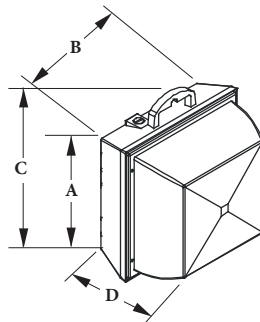

Fluorescent Temporary Work Light - AI TWLF105277MGLCS

A height	D width
21"	7-3/4"
533mm	197mm

Description

The lightweight and portable Temporary Work Light can easily be moved from location to location. Unique open/close full wireguard allows no-tools relamping while providing 360 degrees of lamp protection.

Specifications and Features

- Delivered Lumens:** 7,000
- Housing:** White powdercoated stamped steel bracket and zinc-plated steel wireguard with open-close design for easy relamping. Use with 105 watt mogul base self-ballasted compact fluorescent lamps. Wireguard provides complete protection for the lamp and enables full light distribution.
- Socket:** Porcelain 5KV pulse rated mogul base lampholder with nickel plated screw shell.
- Mounting:** Mount with included 3/4" threaded malleable hook with safety screw.
- Cord Set:** Includes 5' blunt cut 16/3 cord set (no plug).
- Wattage:** 105 watt mogul base self-ballasted compact fluorescent lamp, 277V, 4100K

Portable Work Light - AI WL30Q

A height	B length	C overall height	D width
9"	9"	11"	7-1/2"
229mm	229mm	279mm	191mm

Description

General utility LED Work Light that is breakage-resistant, lightweight and easily moved. Durable die cast housing with magnet allows mounting to anything metal, or it can be hung or stood on the floor or workbench. Long lasting fluorescent lamps are easily replaceable.