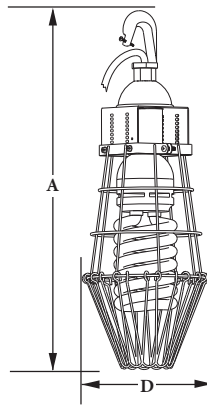

Fluorescent Temporary Work Light - AI TWLF105277MGLCS

A height	D width
21"	7-3/4"
533mm	197mm

Description

The lightweight and portable Temporary Work Light can easily be moved from location to location. Unique open/close full wireguard allows no-tools relamping while providing 360 degrees of lamp protection.

Specifications and Features

- Delivered Lumens:** 7,000
- Housing:** White powdercoated stamped steel bracket and zinc-plated steel wireguard with open-close design for easy relamping. Use with 105 watt mogul base self-ballasted compact fluorescent lamps. Wireguard provides complete protection for the lamp and enables full light distribution.
- Socket:** Porcelain 5KV pulse rated mogul base lampholder with nickel plated screw shell.
- Mounting:** Mount with included 3/4" threaded malleable hook with safety screw.
- Cord Set:** Includes 5' blunt cut 16/3 cord set (no plug).
- Wattage:** 105 watt mogul base self-ballasted compact fluorescent lamp, 277V, 4100K

Portable Work Light - AI WL30Q

A height	B length	C overall height	D width
9"	9"	11"	7-1/2"
229mm	229mm	279mm	191mm

Description

General utility LED Work Light that is breakage-resistant, lightweight and easily moved. Durable die cast housing with magnet allows mounting to anything metal, or it can be hung or stood on the floor or workbench. Long lasting fluorescent lamps are easily replaceable.