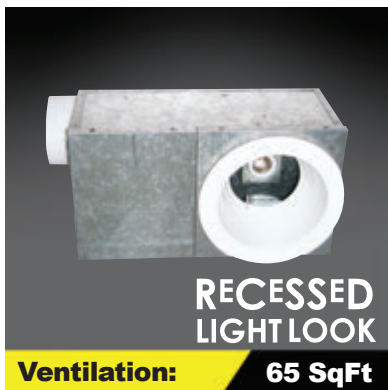

AI BFVR70L

Airflow: 70 CFM
Duct: 4"
Sound: 50dB
Sones: 2.0
Light: Maximum 75w Incandescent Lamp (Not Included)

CFM
70

Ventilation: 65 SqFt