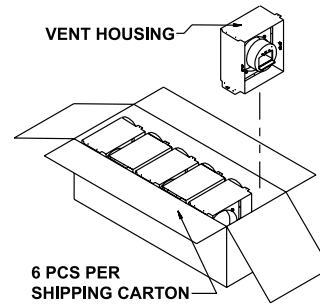

Contractor Pack

- Efficient ventilation for bathrooms, utility, and laundry rooms.
- Rust-resistant galvanized housing.
- Permanently lubricated ball bearing motor with plug.
- Built in mounting tabs for easy installation.
- Easily accessible wiring compartment.
- Attractive molded grille with spring clips.

Ventilation: 45 SqFt

AI BFV50-3 CONTRACTOR PACK

Airflow: 50 CFM; **Duct:** 3"
Sound: 57dB; **Sones:** 3.5

AI BFV50BA: Carton of 6
Housings only
AI BFV50BB: Carton of 6
Motor Assemblies and Grilles

CFM
50

AI BFV50BA

All bath vents feature the following, except as noted on the individual product pages:

- Galvanized housing resists humid conditions & changing attic temperatures, unlike plain steel housing used in many vents.
- Housing has ceiling thickness indicator markings & built-in mounting tabs for quick installation.
- Attractive molded grille with spring clips for smooth fit against the ceiling or wall.
- Dishwasher safe grille for easy homeowner cleaning.
- Easy remove & install motor assembly with keyhole mounting bracket.
- Permanently lubricated motor with plug for quick activations.
- Built-in junction box for easy wiring.
- Molded fan blade—precision balanced for quiet operation.
- Molded duct adaptor with built-in damper.
- Units & service parts are CSA listed.
- All bath vents must be installed according to all applicable state, local and/or NEC codes.

LED Features:

- State-of-the-art LED light produces 1200 lumens at just 12 watts of power. This is more light than a standard 100w incandescent lamp.
- Polycarbonate diffuser designed to eliminate LED hot spots and provide an even distribution of light.
- 3 year warranty on LED light and driver.