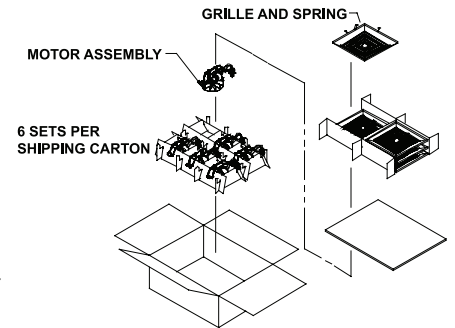

AI BFV50BB

All bath vents feature the following, except as noted on the individual product pages:

- Galvanized housing resists humid conditions & changing attic temperatures, unlike plain steel housing used in many vents.
- Housing has ceiling thickness indicator markings & built-in mounting tabs for quick installation.
- Attractive molded grille with spring clips for smooth fit against the ceiling or wall.
- Dishwasher safe grille for easy homeowner cleaning.
- Easy remove & install motor assembly with keyhole mounting bracket.
- Permanently lubricated motor with plug for quick activations.
- Built-in junction box for easy wiring.
- Molded fan blade—precision balanced for quiet operation.
- Molded duct adaptor with built-in damper.
- Units & service parts are CSA listed.
- All bath vents must be installed according to all applicable state, local and/or NEC codes.

LED Features:

- State-of-the-art LED light produces 1200 lumens at just 12 watts of power. This is more light than a standard 100w incandescent lamp.
- Polycarbonate diffuser designed to eliminate LED hot spots and provide an even distribution of light.
- 3 year warranty on LED light and driver.