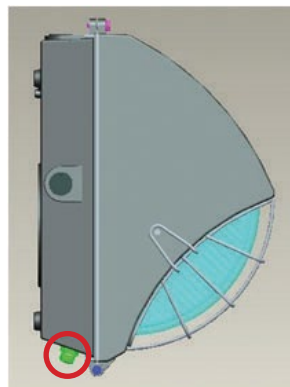

Porcelain Lampholders – AI CPLH series

catalog number	description	VAC	watts	KV
AI CPLH20GK	Mogul Base Lampholder	600	1500	5
AI CPLH30	Open Rated Pulse Start Lampholder	600	1500	4
AI CPLH50	Position Oriented Mogul Base Lampholder	600	1500	5

Lighting Components – Filter Breather – AI FBAL

Specifications and Features

- Unique design allows HID fixtures to release heat and prevent condensation inside the fixture
- Features a built-in filter to prevent insects from entering fixture through it
- Aluminum filter body and adapter for ½" NPS coin plugs
- Body can be installed in fixture without adapter (requires tapping)

Emergency & Exit Light Batteries – AI EEBAT

Specifications and Features

- Sealed lead-acid batteries
- 6V, 7AH (AI EEBAT6V7) 4.5AH (AI EEBAT6V4.5)
- 6.80 – 6.90V standby use
- 7.25 – 7.45V cycle use