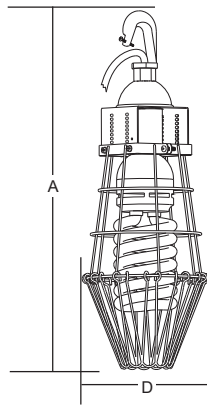

Fluorescent Temporary Work Light - AI TWLF105277MGLCS

Lighting Products

A height	D width
21"	7 3/4"
533mm	197mm

Description

The lightweight and portable Temporary Work Light can easily be moved from location to location. Unique open/close full wireguard allows no-tools relamping while providing 360 degrees of lamp protection.

Specifications and Features

- **Delivered Lumens:** 7,000
- **Housing:** White powdercoated stamped steel bracket and zinc-plated steel wireguard with open-close design for easy relamping. Use with 105 watt mogul base self-ballasted compact fluorescent lamps. Wireguard provides complete protection for the lamp and enables full light distribution.
- **Socket:** Porcelain 5KV pulse rated mogul base lampholder with nickel plated screw shell.
- **Mounting:** Mount with included 3/4" threaded die cast hook with safety screw.
- **Cord Set:** Includes 5' blunt cut 16/3 cord set (no plug).
- **Wattage:** 105 watt mogul base self-ballasted compact fluorescent lamp, 277V, 4100K